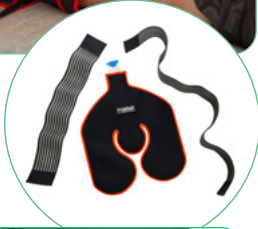

COMPLETE PACKAGE

A complete package deal for the Cryo Pro™ for easy use, portability and gives you the ability to have a full offering for patients in your clinic.

- Cryo Pro™ Unit
- 4 wraps; 360 Knee, Ankle, Shoulder and Universal
- Portable bag
- Portable power bank
- Drain tool

£650

PACKAGES 1 & 2

A package deal for the Cryo Pro™ for easy use. This package includes the Cryo Pro™ unit, a choice of wraps (these include; 360 Knee, Ankle, Shoulder, Universal, Full Leg and Full Long Leg) and the drain tool.

Package 1:

- Cryo Pro™ Unit
- 1 wrap of your choice
- Drain tool

£400

Package 2:

- Cryo Pro™ Unit
- 2 wraps of your choice
- Drain tool

£450